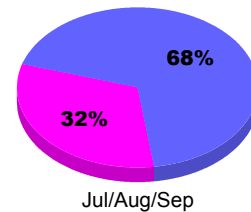

YTD Status Quo Clubs 2012-2013

Status Quo Clubs Compared to Status Quo Members

Legend: Status Quo Clubs (Cyan), Total Status Quo Members (Green)

MEMBERSHIP

**Membership Results
2012-2013**

**Membership
2011-2012**

Month	Net Memb Goal	Actual New Memb	Actual Dropped Memb	Gain/Loss of Memb	Gain/Loss of Memb
Jul/Aug/Sep		24	-27	-3	-13
Totals		24	-27	-3	-13

Membership Results 2012-2013

Goal, New, Dropped, Gain/Loss

Legend: Goal (Cyan), Actual (Green), Dropped (Yellow), Gain Loss (Magenta)

Comparison of Membership Gain/Loss

Current Year Compared to the Previous Year

Legend: Current Year (Cyan), Previous Year (Green)

Gender Comparison 2012-2013

Jul/Aug/Sep

Legend: Male (Blue), Female (Magenta)